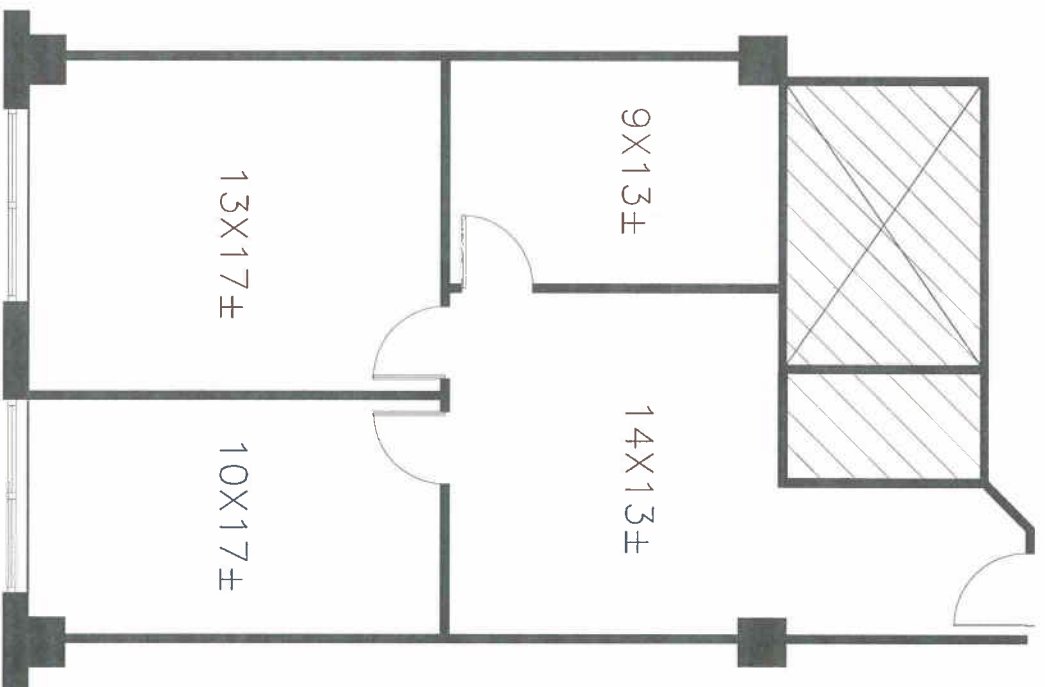

SUITE 538
944 RSF

KEY PLAN

Floor 5 - East Tower - Suite 538

Wells Fargo Tower in Lakewood

6301 Gaston Ave, Dallas, Texas 75214

caddo
holdings, LLC

Dustin Schilling: 214.366.2020
dschilling@caddoholdings.com