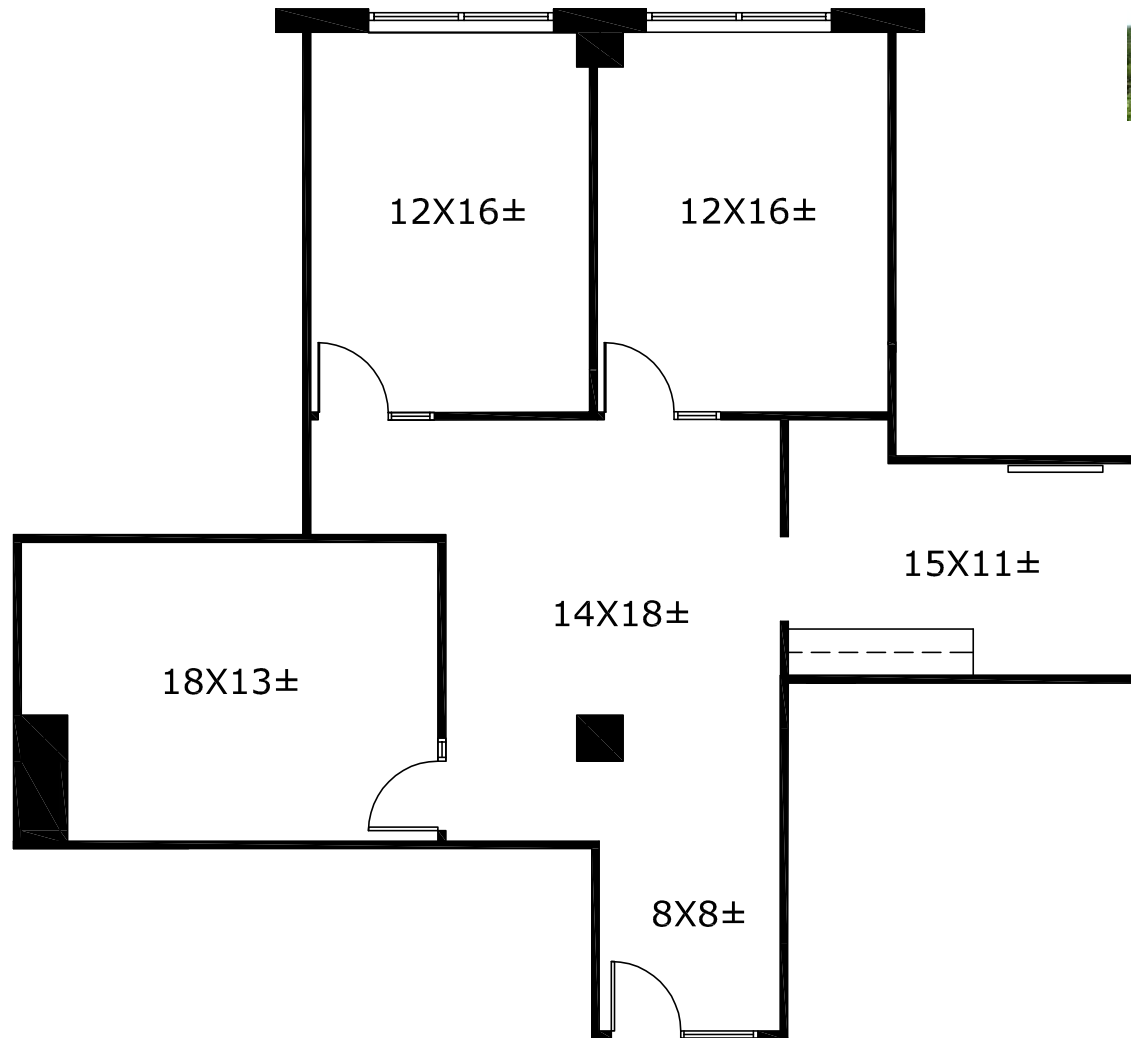

KEY PLAN

**LAKWOOD TOWER**  
6301 GASTON AVE.  
DALLAS, TX 75214

FLOOR 5  
SUITE 550  
1,365 RSF